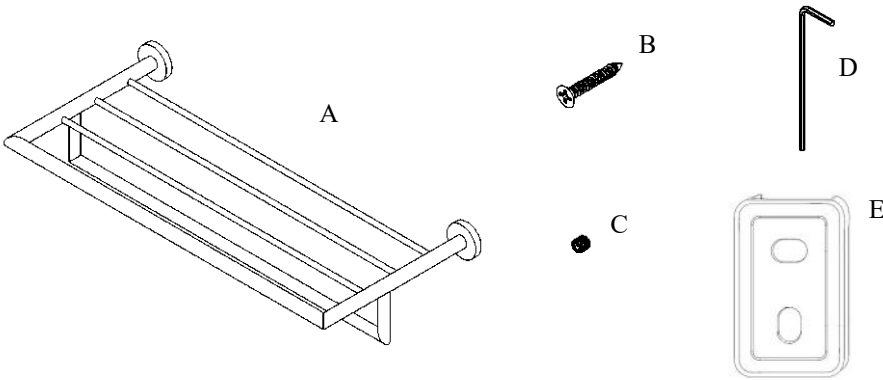

Exhilarating by Design

Volkano Summit Towel Shelf With Bar Installation Guide

Code: V63723, V63724, V63725

Parts Included	QTY
A - Towel Shelf w/ Bar	1
B - Screw	4
C - Set Screw	2
D - Allen Key	1
E - Bracket	2

Model #	Description	Finish	Weight (lb)	WxHxD (mm)	WxHxD (Inches)	Metal Type
V63723	Summit Towel Shelf w/ Bar	Chrome	2.156	613 x 114 x 270	24.1 x 4.5 x 10.6	Brass
V63724	Summit Towel Shelf w/ Bar	Brushed Nickel	2.156	613 x 114 x 270	24.1 x 4.5 x 10.6	Brass
V63725	Summit Towel Shelf w/ Bar	Matte Black	2.156	613 x 114 x 270	24.1 x 4.5 x 10.6	Brass